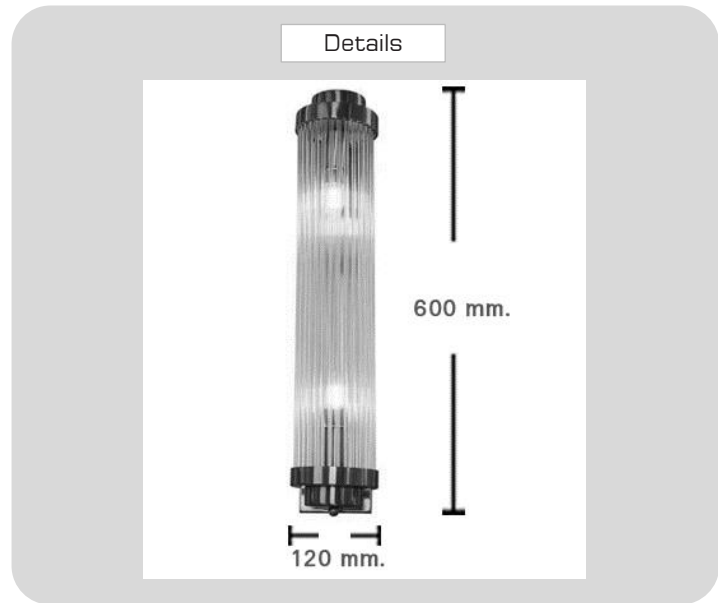

Product

Specification

PRODUCT CODE	:	WA-314-X8001W-E14
NAME	:	WALL LAMP
BRAND	:	ARTISAN LIGHTING PHUKET
MATERIAL	:	METAL CRYSTAL
COLOUR	:	GOLD BRASS
LAMP TYPE	:	E14 x 2
DIMENSION	:	120 x 600 mm.
REMARK	:	