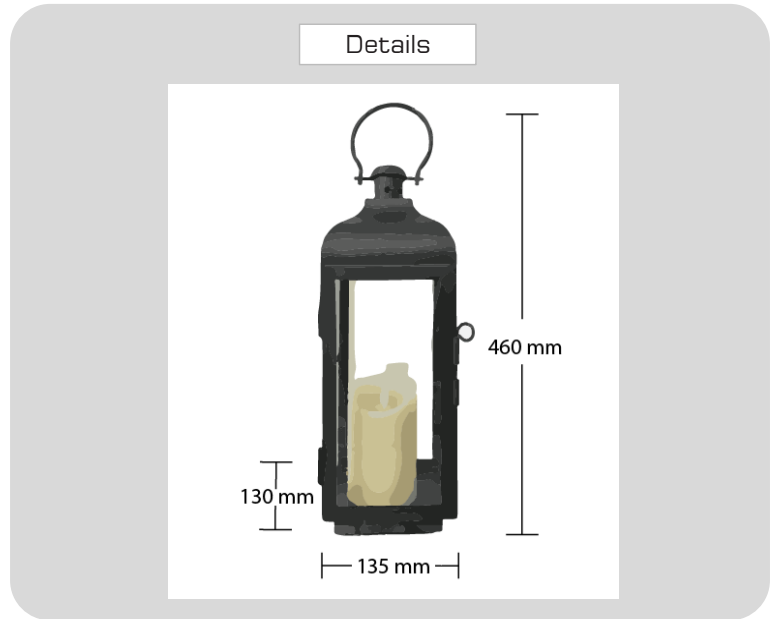

Product

Specification

PRODUCT CODE	:	STAN-098-LANTERN-M
NAME	:	LANTERN CANDLE
BRAND	:	ARTISAN LIGHTING PHUKET
MATERIAL	:	STANLESS STEEL, CLEAR ACRYLIC
COLOUR	:	BLACK, BROWN, ANTIQUE BRASS, ANTIQUE COPPER
LAMP TYPE	:	LED CANDLE WITH CHARGER
DIMENSION	:	135 x 130 x 460 mm.
REMARK	:	MADE TO ORDER ANY SIZE