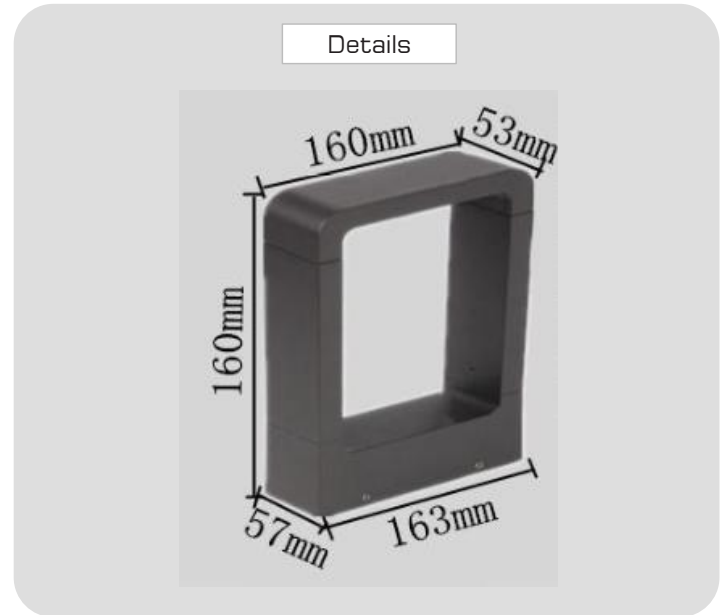

Product

Specification

PRODUCT CODE	:	WA-346-B1009-7W-BK
NAME	:	WALL LAMP OUTDOOR
BRAND	:	ARTISAN LIGHTING PHUKET
MATERIAL	:	DIE-CASTING ALUMINUM
COLOUR	:	POWDER COATED BLACK
POWER	:	7W
INPUT VOLTAGE	:	100-265 V
CONTROL GEAR	:	LED DRIVER INCLUDED
LAMP TYPE	:	LED CREE COB, CRI 80 @ 3000K
DIMENSION	:	163 x 160 x 57 mm.
IP RATING	:	IP65 (WATERPROOF)
REMARK	:	(LED DRIVER WITH TUV INCLUDED)