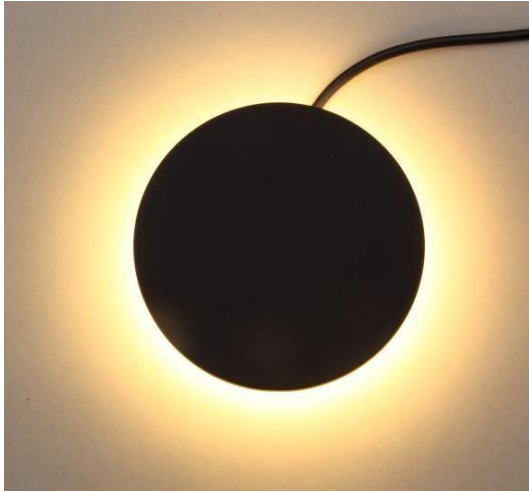

Product

Specification

| | | |
|---------------|---|------------------------------|
| PRODUCT CODE | : | WA-346-B1008-12W-BK |
| NAME | : | WALL LAMP |
| BRAND | : | ARTISAN LIGHTING PHUKET |
| MATERIAL | : | ALUMINUM DIE-CASTING |
| COLOUR | : | POWDER COATED (BLACK) |
| POWER | : | 12W |
| INPUT VOLTAGE | : | 100~265 V |
| LAMP TYPE | : | LED CREE COB, CRI 80 @ 3000K |
| DIMENSION | : | D150 mm. |
| IP RATING | : | IP65 WATER PROOF |
| REMARK | : | |