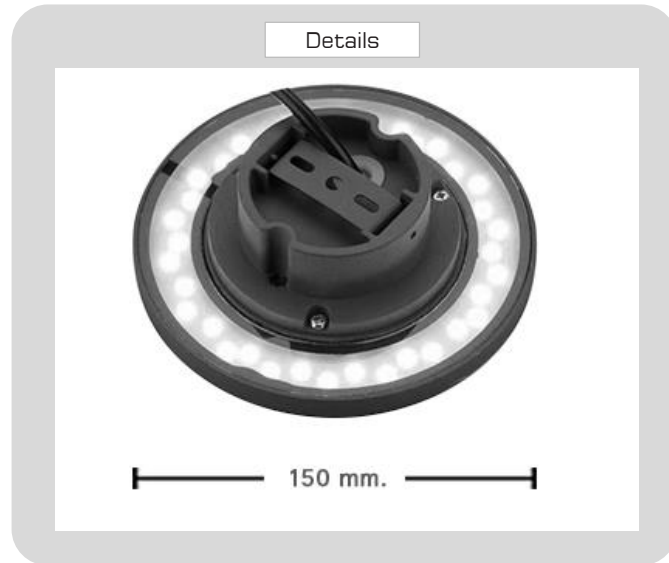

Product

Specification

| | | |
|---------------|---|------------------------------|
| PRODUCT CODE | : | WA-346-B1008-12W-BK |
| NAME | : | WALL LAMP |
| BRAND | : | ARTISAN LIGHTING PHUKET |
| MATERIAL | : | ALUMINUM DIE-CASTING |
| COLOUR | : | POWDER COATED (BLACK) |
| POWER | : | 12W |
| INPUT VOLTAGE | : | 100~265 V |
| LAMP TYPE | : | LED CREE COB, CRI 80 @ 3000K |
| DIMENSION | : | D150 mm. |
| IP RATING | : | IP65 WATER PROOF |
| REMARK | : | |