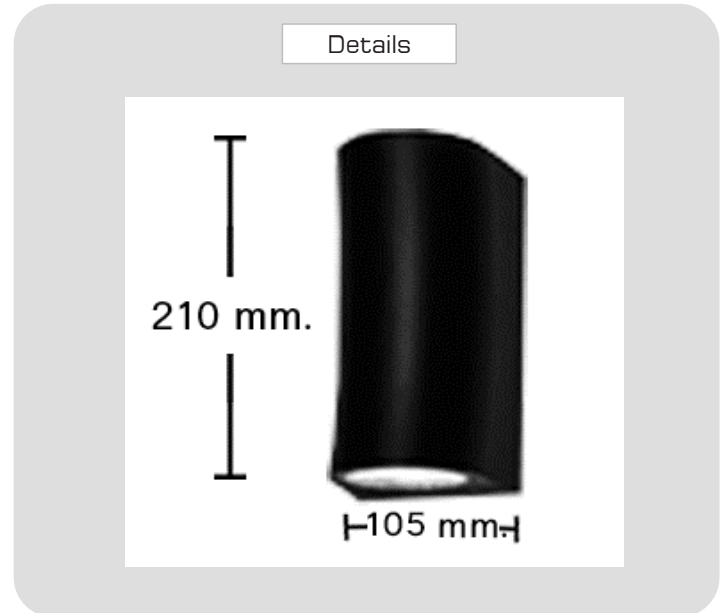

Product

Specification

PRODUCT CODE	:	WA-346-B1005-2X6W
NAME	:	WALL LAMP OUTDOOR
BRAND	:	ARTISAN LIGHTING PHUKET
MATERIAL	:	DIE-CASTING ALUMINUM
COLOUR	:	POWDER COATED BLACK
POWER	:	2 X 6W
INPUT VOLTAGE	:	100-265 V
CONTROL GEAR	:	LED DRIVER INCLUDED
LAMP TYPE	:	LED CREE COB, CRI 80 @ 3000K
DIMENSION	:	D105 x 210 mm.
IP RATING	:	IP65 (WATERPROOF)
REMARK	:	(LED DRIVER WITH TUV INCLUDED)