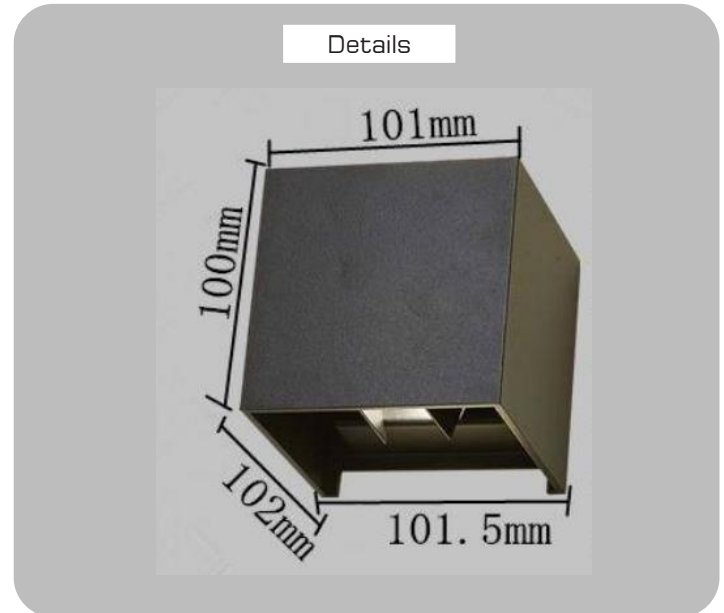

## Specification

PRODUCT CODE	:	WA-346-B1002-2X3W-BK
NAME	:	WALL LAMP OUTDOOR
BRAND	:	ARTISAN LIGHTING PHUKET
MATERIAL	:	DIE-CASTING ALUMINUM
COLOUR	:	POWDER COATED BLACK
POWER	:	2 x 3W
INPUT VOLTAGE	:	100-265 V
CONTROL GEAR	:	LED DRIVER INCLUDED
LAMP TYPE	:	LED CREE COB, CRI 80 @ 3000K
DIMENSION	:	101 x 102 x 100 mm.
IP RATING	:	IP65 (WATERPROOF)
REMARK	:	(LED DRIVER WITH TUV INCLUDED)