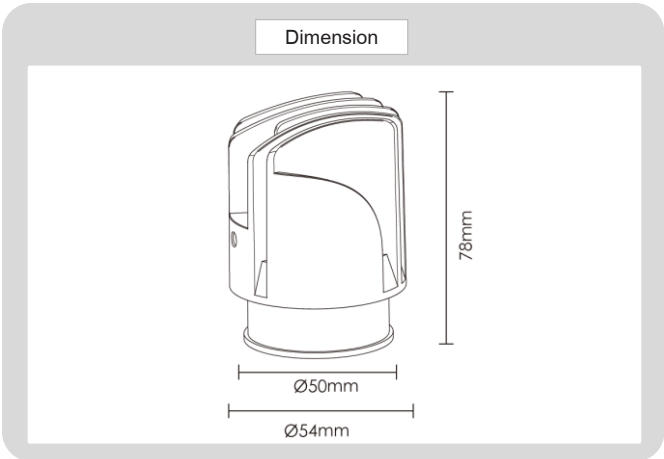

Product

Specification

HOUSING DETAILS

PRODUCT CODE	:	LED-321-SD00715GY
NAME	:	LED COB CREE
BRAND	:	ARTISAN LIGHTING PHUKET
MATERIAL	:	ALUMINUM
FINISHING	:	GREY
DIMENSION	:	D50 X 54 X 78 mm.

LIGHT SOURCE

LAMP TYPE	:	LED MODEL COB (CREE)
POWER	:	15W
COLOR TEMPERATURE CCT	:	2700K, 3000K, 4000K, 6000K
LUMEN	:	1300-1500LM
CRI	:	90 / (80, 97, OPTIONAL)
DIMMABLE	:	NO / (YES OPTIONAL)
BEAM ANGLE	:	24°, (15°, 38°, 50° OPTIONAL)
IP RATING	:	IP20, (IP44 OPTIONAL)
LIFE TIME	:	40,000 HRS.