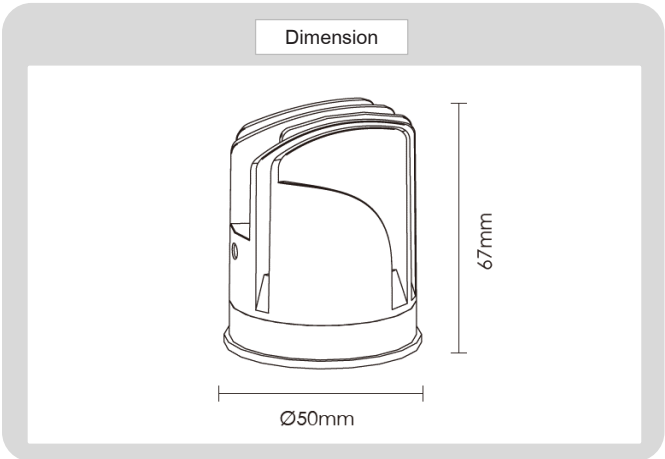

Product

Specification

HOUSING DETAILS

PRODUCT CODE	:	LED-321-SD00707GY
NAME	:	LED COB CREE
BRAND	:	ARTISAN LIGHTING PHUKET
MATERIAL	:	ALUMINUM
FINISHING	:	GREY
DIMENSION	:	D50 X 67 mm.

LIGHT SOURCE

LAMP TYPE	:	LED MODEL COB (CREE)
POWER	:	LED 7W
COLOR TEMPERATURE CCT	:	2700K, 3000K, 4000K, 6000K
LUMEN	:	500-690LM
CRI	:	90 / (80, 97, OPTIONAL)
DIMMABLE	:	NO / (YES OPTIONAL)
BEAM ANGLE	:	24°, (15°, 38°, 50° OPTIONAL)
IP RATING	:	IP20, (IP44 OPTIONAL)
LIFE TIME	:	40,000 HRS.