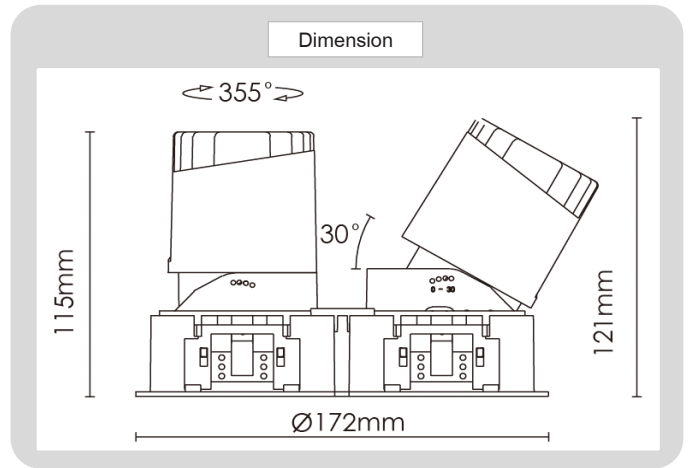

Product

Specification

HOUSING DETAILS

PRODUCT CODE	:	DL-321-SD029-x2
NAME	:	RECESSED DOWNLIGHT
BRAND	:	ARTISAN LIGHTING PHUKET
MATERIAL	:	ALUMINUM DIE-CAST
FINISHING	:	POWDER COATED BLACK
ADJUSTABLE	:	YES
DIMENSION	:	L89 X W172 X H121 mm.
CUT OUT	:	163 X 80 mm.

LIGHT SOURCE

LAMP TYPE	:	LED MODEL COB (CREE) Build-In
POWER	:	LED 12W X 2 = 24W
COLOR TEMPERATURE CCT	:	2700K, 3000K, 4000K, 6000K
LUMEN	:	688LM X 2 = 1376LM
CRI	:	90 / (80, 97, OPTIONAL)
DIMMABLE	:	NO / (YES OPTIONAL)
BEAM ANGLE	:	(24°, 38°, OPTIONAL)
IP RATING	:	IP20, (IP44 OPTIONAL)
LIFE TIME	:	40,000 HRS.