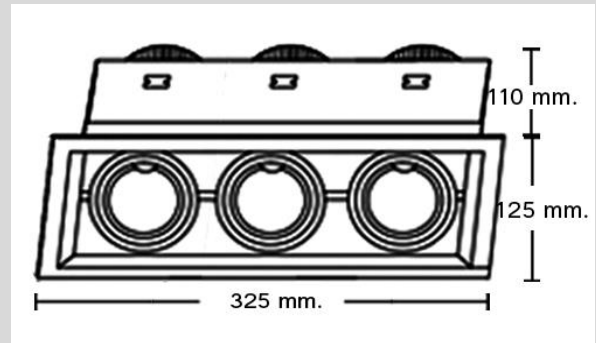

## Specification

PRODUCT CODE	:	DL-321-GS003-3
NAME	:	DOWNLIGHT
BRAND	:	ARTISAN LIGHTING PHUKET
FINISHING	:	WHITE
MATERIAL	:	ALUMINUM DIE-CASTING
POWER	:	LED 3 x 15W, 3 x 20W, 3 x 25W, 3 x 30W
LAMP COLOUR	:	2700K, 3000K, 4000K, 5000K, 6500K
BEAM ANGLE	:	24 DEGREE
LAMP TYPE	:	LED COB (CREE) WITH DRIVER
ADJUSTABLE	:	YES
DIMENSION	:	325 x 125 x 110 mm.
CUT OUT	:	D150 x 150 mm.
LIFE TIME	:	50000 Hrs.
REMARK	:	Can used with GU10 or MR16