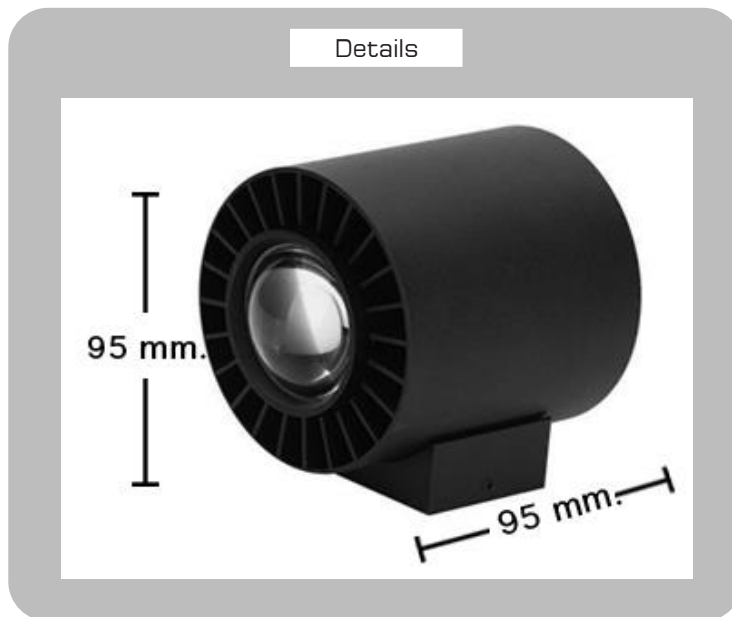

Product

Specification

| | | |
|---------------|---|--------------------------------|
| PRODUCT CODE | : | WA-346-B1010-1-20W-BK |
| NAME | : | WALL LAMP OUTDOOR |
| BRAND | : | ARTISAN LIGHTING PHUKET |
| MATERIAL | : | DIE-CASTING ALUMINUM |
| COLOUR | : | POWDER COATED BLACK |
| POWER | : | 20W |
| INPUT VOLTAGE | : | 100-265 V |
| CONTROL GEAR | : | LED DRIVER INCLUDED |
| LAMP TYPE | : | LED CREE COB, CRI 80 @ 3000K |
| DIMENSION | : | D95 x 95 mm. |
| IP RATING | : | IP65 (WATERPROOF) |
| REMARK | : | (LED DRIVER WITH TUV INCLUDED) |