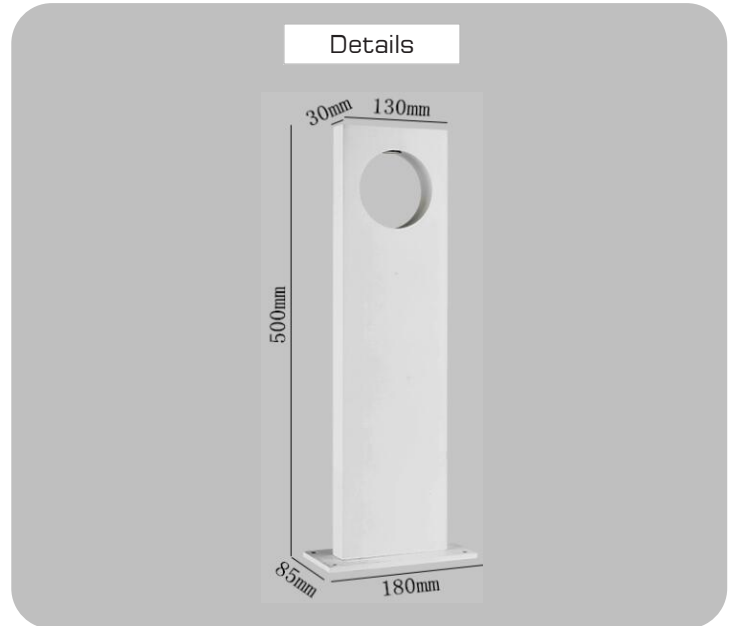

Product

Specification

PRODUCT CODE	:	BL-346-CP7021-7W WH
NAME	:	BOLLARD GARDEN
BRAND	:	ARTISAN LIGHTING PHUKET
MATERIAL	:	DIE-CASTING ALUMINUM
COLOUR	:	POWDER COATED WHITE
POWER	:	7W
INPUT VOLTAGE	:	100-265 V
LAMP TYPE	:	LED CREE COB, CRI 80 @ 3000K
DIMENSION	:	180 x 85 x 500 mm.
IP RATING	:	IP65 (WATERPROOF)
REMARK	:	(LED DRIVER WITH TUV INCLUDED)