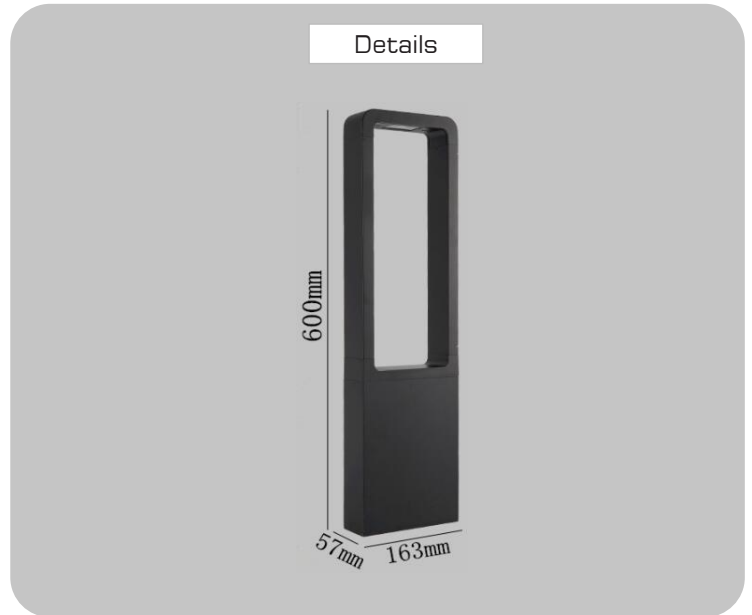

Product

Specification

PRODUCT CODE	:	BL-346-CP7004-2-7 BK,GY
NAME	:	BOLLARD GARDEN
BRAND	:	ARTISAN LIGHTING PHUKET
MATERIAL	:	DIE-CASTING ALUMINUM
COLOUR	:	POWDER COATED BLACK
POWER	:	7W
INPUT VOLTAGE	:	100-265 V
CONTROL GEAR	:	LED DRIVER INCLUDED
LAMP TYPE	:	LED CREE COB, CRI 80 @ 3000K
DIMENSION	:	163 x 57 x 600 mm.
IP RATING	:	IP65 (WATERPROOF)
REMARK	:	(LED DRIVER WITH TUV INCLUDED)