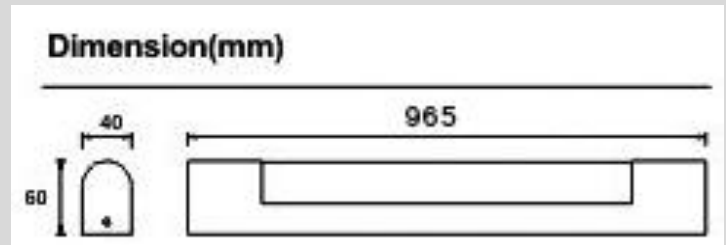

Product

Details

Specification

PRODUCT CODE	:	WA-326-WT609C
NAME	:	BATHROOM WALL LAMP
BRAND	:	ARTISAN LIGHTING PHUKET
MATERIAL	:	STAINLESS + OPAL ACRYLIC
COLOUR	:	WHITE, CHROME
LAMP TYPE	:	24W LED SMD 2835
CONTROL GEAR	:	LED DRIVER INCLUDED
LED COLOUR	:	3000K, 6500K
DIMENSION	:	(C) 965 x 60 x 40mm.
IP RATING	:	IP44
REMARK	:	