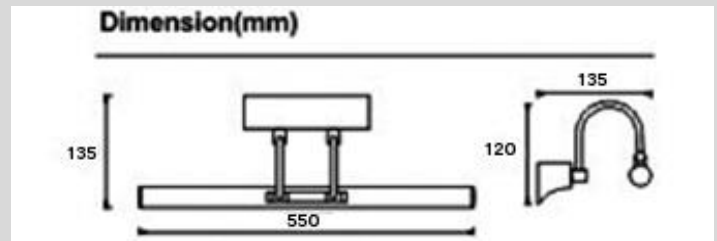

Product

Details

Specification

| | | |
|--------------|---|-------------------------|
| PRODUCT CODE | : | WA-326-WT913 |
| NAME | : | PICTURE SERIES LAMP |
| BRAND | : | ARTISAN LIGHTING PHUKET |
| MATERIAL | : | METAL OPAL ACRYLIC |
| COLOUR | : | ANTIQUÉ BRASS |
| LAMP TYPE | : | 12W LED SMD 2835 |
| CONTROL GEAR | : | LED DRIVER INCLUDED |
| LED COLOUR | : | 3000K |
| DIMENSION | : | (B) 550 X 120 X 135 mm |
| IP RATING | : | IP44 |
| REMARK | : | |