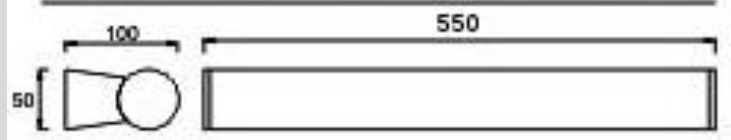

Product

Details

Dimension(mm)

Specification

PRODUCT CODE	:	WA-326-WT619
NAME	:	BATHROOM WALL LAMP
BRAND	:	ARTISAN LIGHTING PHUKET
MATERIAL	:	ALUMINIUM + OPAL ACRYLIC
COLOUR	:	WHITE, CHROME
LAMP TYPE	:	8W LED SMD 2835
CONTROL GEAR	:	LED DRIVER INCLUDED
LED COLOUR	:	3000K,6500K
DIMENSION	:	550 X 100 X 50 mm.
IP RATING	:	IP44
REMARK	:	