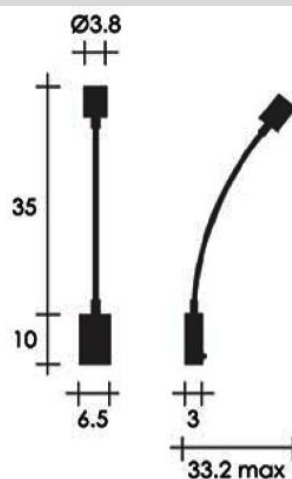

## Specification

PRODUCT CODE	:	WA-286-RD-108-CH
NAME	:	WALL READING LAMP
BRAND	:	ARTISAN LIGHTING PHUKET
MATERIAL	:	METAL + ALUMINUM
COLOUR	:	CHROME
LAMP TYPE	:	LED 3W
LED COLOUR	:	2700K , 3000K , 3200K
INPUT VOLTAGE	:	AC 100~265 V (220V)
CONTROL GEAR	:	LED DRIVER INCLUDED
DIMENSION	:	65 x 30 x 450 mm.
WARRANTY	:	2 YEARS
REMARK	:	SWITCH ON BASE