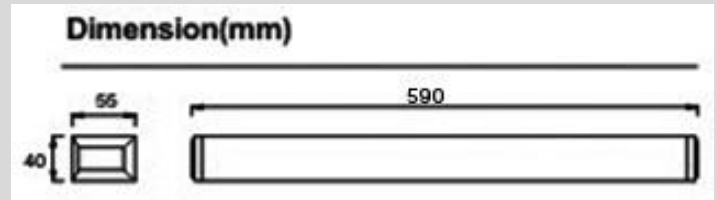

## Specification

PRODUCT CODE	:	WA-326-WT610
NAME	:	BATHROOM WALL LAMP
BRAND	:	ARTISAN LIGHTING PHUKET
MATERIAL	:	ALUMINIUM + OPAL ACRYLIC
COLOUR	:	WHITE, CHROME
LAMP TYPE	:	8W LED SMD 2835
CONTROL GEAR	:	LED DRIVER INCLUDED
LED COLOUR	:	3000K,6500K
DIMENSION	:	(A) 450X55X40, (B) 590X55X40 mm.
IP RATING	:	IP44
REMARK	:	