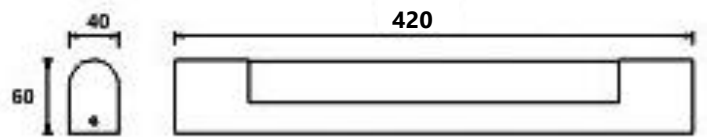

Product

Details

Dimension(mm)

Specification

PRODUCT CODE	:	WA-326-WT609A
NAME	:	BATHROOM WALL LAMP
BRAND	:	ARTISAN LIGHTING PHUKET
MATERIAL	:	STAINLESS + OPAL ACRYLIC
COLOUR	:	WHITE, CHROME
LAMP TYPE	:	12W LED SMD 2835
CONTROL GEAR	:	LED DRIVER INCLUDED
LED COLOUR	:	3000K, 6500K
DIMENSION	:	(A) 420 x 60 x 40 mm.
IP RATING	:	IP44
REMARK	:	