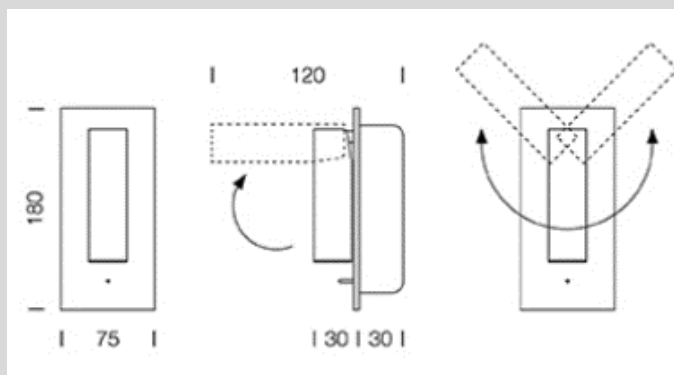

Product

Details

Specification

PRODUCT CODE	:	WA-286-RD-7030-CH
NAME	:	WALL READING LAMP
BRAND	:	ARTISAN LIGHTING PHUKET
MATERIAL	:	METAL + ALUMINUM
COLOUR	:	CHROME
LAMP TYPE	:	LED 3W
LED COLOUR	:	2700K , 3000K , 3200K
INPUT VOLTAGE	:	AC 100~265 V (220V)
CONTROL GEAR	:	LED DRIVER INCLUDED
DIMENSION	:	75 x 120 x180 mm.
WARRANTY	:	2 YEARS
REMARK	:	SWITCH ON BASE