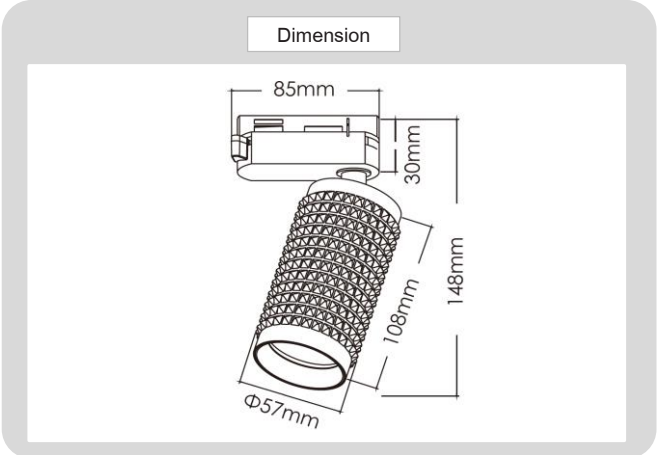

## Specification

### HOUSING DETAILS

PRODUCT CODE	:	TRA-321-GD901BG
NAME	:	TRACK SPOTLIGHT
BRAND	:	ARTISAN LIGHTING PHUKET
MATERIAL	:	ALUMINUM DIE-CAST
FINISHING	:	POWDER COATED WHITE, BLACK, GOLD
ADJUSTABLE	:	YES
DIMENSION	:	D57 X 108 X H148 mm.
LAMP TYPE OPTION	:	GU10, (MR16 GU5.3 OPTIONAL)
IP RATING	:	IP20
REMARK	:	LED BULB, TRACK PROFILE NOT INCLUDED