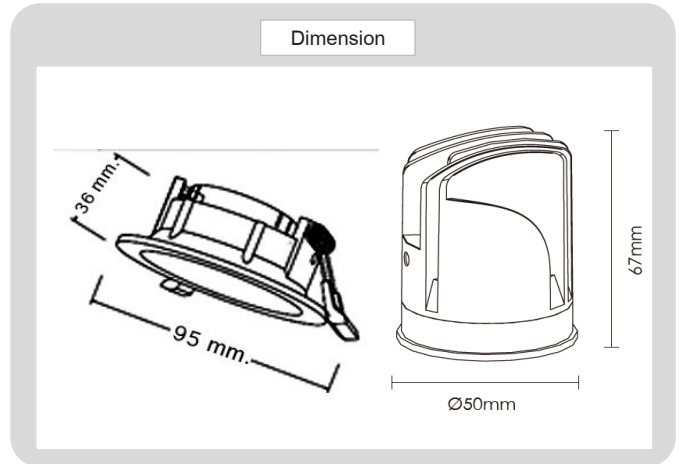

Product

Specification

HOUSING DETAILS

PRODUCT CODE	:	DL-321-SD007BM
NAME	:	RECESSED DOWNLIGHT
BRAND	:	ARTISAN LIGHTING PHUKET
MATERIAL	:	ALUMINUM DIE-CAST
FINISHING	:	POWDER COATED WHITE, BLACK
ADJUSTABLE	:	YES
DIMENSION	:	D95 X 95 mm.
CUT OUT	:	D75 mm.

LIGHT SOURCE

LAMP TYPE	:	LED MODEL COB (CREE)
POWER	:	LED 7W / 12W, 15W OPTIONAL
COLOR TEMPERATURE CCT	:	2700K, 3000K, 4000K, 6000K
LUMEN	:	500-690LM 7W
CRI	:	90 / (80, 97, OPTIONAL)
DIMMABLE	:	NO / (YES OPTIONAL)
BEAM ANGLE	:	24°, (15°, 38°, 50° OPTIONAL)
IP RATING	:	IP20, (IP44 OPTIONAL)
LIFE TIME	:	40,000 HRS.