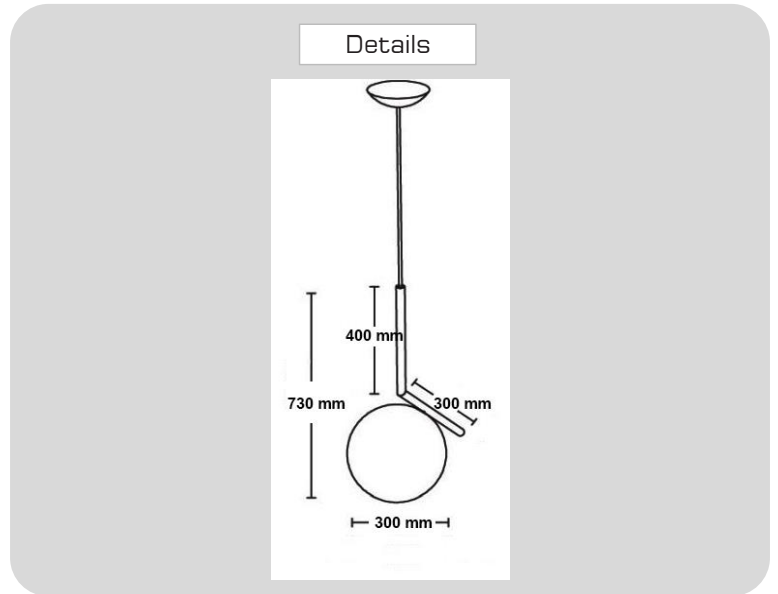

Product

Specification

PRODUCT CODE	:	PE-329-MD2018
NAME	:	PENDANT LAMP
BRAND	:	ARTISAN LIGHTING PHUKET
MATERIAL	:	METAL, OPAL GLASS
COLOUR	:	GOLD, WHITE GLASS
LAMP TYPE	:	E27
DIMENSION	:	D300 x 730 mm.
REMARK	:	