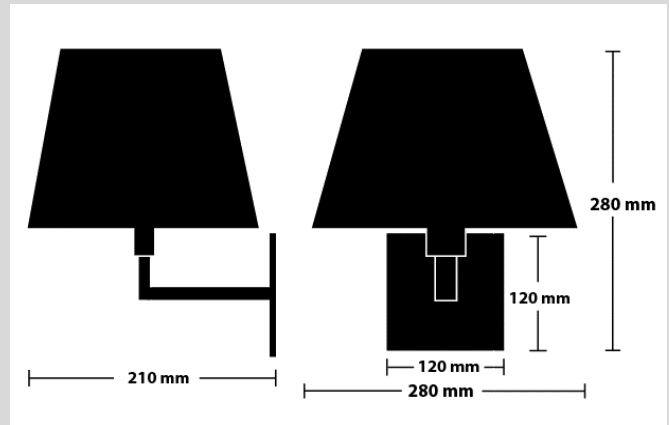

## Specification

PRODUCT CODE	:	WA-099-2028-AB
NAME	:	WALL LAMP
BRAND	:	ARTISAN LIGHTING PHUKET
MATERIAL	:	METAL + FABRIC SHADE
COLOUR	:	ANTIQUÉ BRASS
LAMP TYPE	:	E27
DIMENSION	:	D200 x 210 x 280 mm.
REMARK	:	MADE TO ORDER ANY SIZE