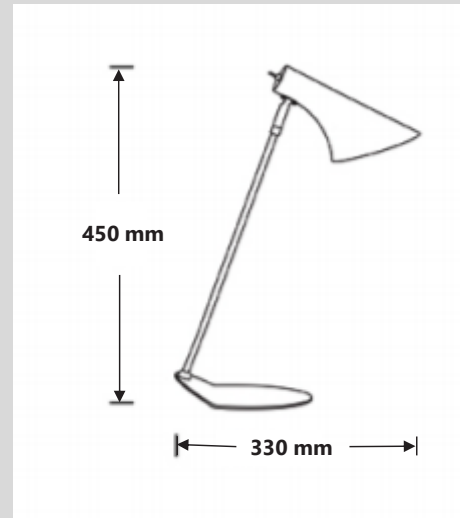

Product

Details

Specification

PRODUCT CODE	:	TA-261-RDGR40E14
NAME	:	TABLE READING LAMP
BRAND	:	ARTISAN LIGHTING PHUKET
MATERIAL	:	POWDER COATED STEEL
COLOUR	:	GRAY
LAMP TYPE	:	E14
DIMENSION	:	330 x 450 mm.
REMARK	:	