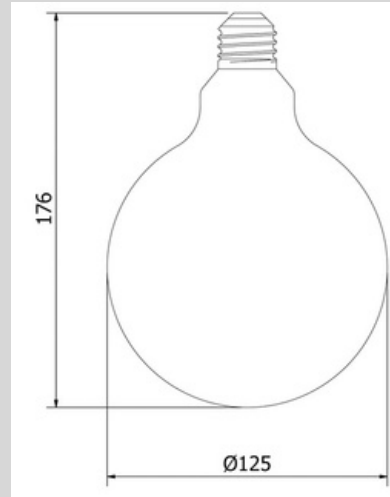

Product

Details

Specification

PRODUCT CODE	ART-LED-324-G125-E27-8W-WH
NAME	LED E27
BRAND	ARTISAN LIGHTING PHUKET
Material	Glass
Material Color	White
Wattage	8W
CCT	2700K
Dimmable	No, Yes
Lamp Socket	E27
Input Voltage	AC220V
Size	D125xH176mm.