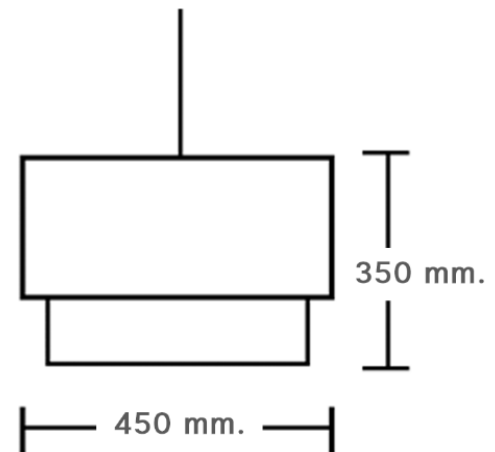

Product

Details

Specification

PRODUCT CODE	:	PE-M-101
NAME	:	PENDANT LAMP
BRAND	:	ARTISAN LIGHTING PHUKET
MATERIAL	:	FABRIC SHADE
COLOUR	:	GREY, BLACK, WHITE OR ANY COLOUR
LAMP TYPE	:	E27
DIMENSION	:	D450 X 350 mm.
REMARK	:	MADE TO ORDER ANY SIZE