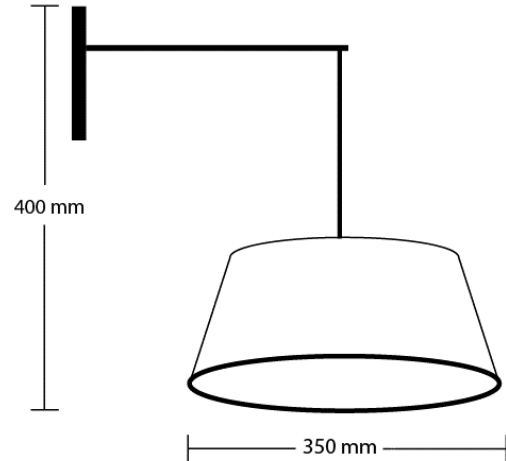

Product

Details

Specification

PRODUCT CODE	:	WA-099-106
NAME	:	WALL LAMP
BRAND	:	ARTISAN LIGHTING PHUKET
MATERIAL	:	METAL + FABRIC SHADE + ACRYLIC
COLOUR	:	OFF WHITE
LAMP TYPE	:	E27
DIMENSION	:	D350 x 400 mm.
REMARK	:	MADE TO ORDER ANY SIZE