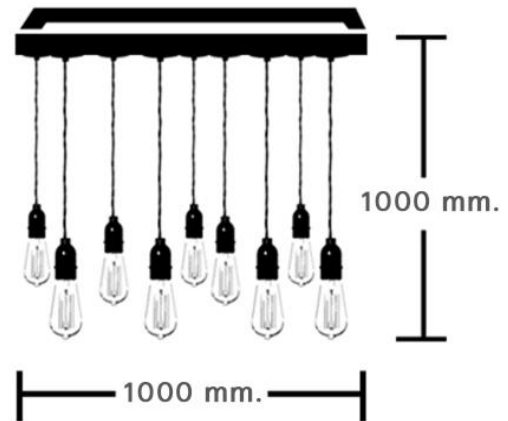

## Specification

PRODUCT CODE	:	PE-M-107
NAME	:	PENDANT LAMP
BRAND	:	ARTISAN LIGHTING PHUKET
MATERIAL	:	WOOD
COLOUR	:	NATURE WOOD & ANY COLOUR
LAMP TYPE	:	E27
DIMENSION	:	1000 x 1000 x 1000 mm.
REMARK	:	MADE TO ORDER ANY SIZE