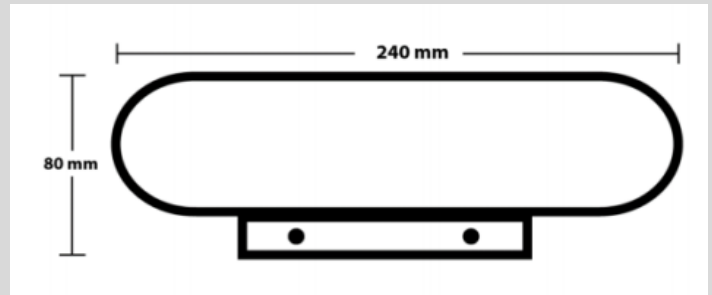

Product

Details

Specification

| | | |
|--------------|---|-------------------------|
| PRODUCT CODE | : | WA-286-WT-12W |
| NAME | : | BATHROOM WALL LAMP |
| BRAND | : | ARTISAN LIGHTING PHUKET |
| MATERIAL | : | ALUMINUM |
| COLOUR | : | CHROME |
| LAMP TYPE | : | LED 6W x 2 |
| CONTROL GEAR | : | LED DRIVER INCLUDED |
| DIMENSION | : | 240 x 80 x 55 mm. |
| REMARK | : | |