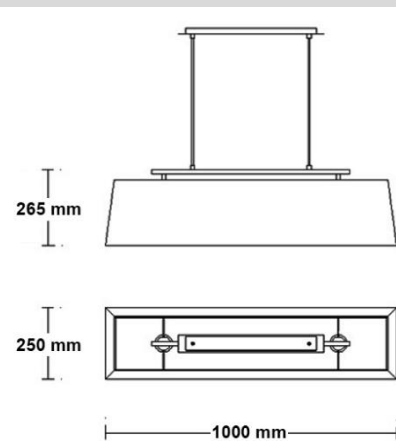

Product

Details

Specification

PRODUCT CODE	:	PE-099-113
NAME	:	PENDANT LAMP
BRAND	:	ARTISAN LIGHTING PHUKET
MATERIAL	:	METAL
COLOUR	:	OFF WHITE FABRIC
LAMP TYPE	:	E27 x 2
DIMENSION	:	256 × 250 x 1000 mm.
REMARK	:	MADE TO ORDER ANY SIZE