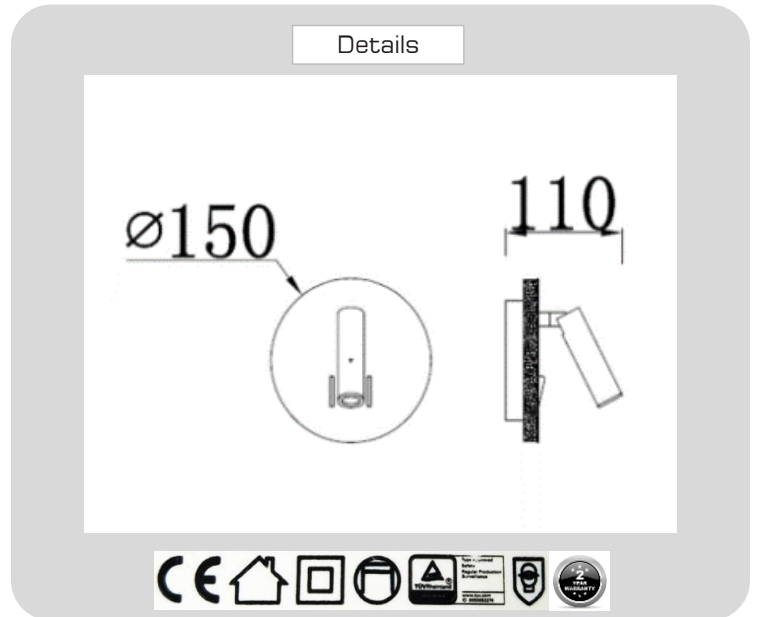

Product

Specification

PRODUCT CODE	:	WA-286-RD-6326-SN
NAME	:	WALL READING LAMP
BRAND	:	ARTISAN LIGHTING PHUKET
MATERIAL	:	METAL + ALUMINUM
COLOUR	:	SATIN NICKLE
LAMP TYPE	:	LED 3W x 2
LED COLOUR	:	2700K , 3000K , 3200K
INPUT VOLTAGE	:	AC 100~265 V (220V)
CONTROL GEAR	:	LED DRIVER INCLUDED
DIMENSION	:	D150 x 110 mm.
WARRANTY	:	2 YEARS
REMARK	:	2 SWITCH ON BASE