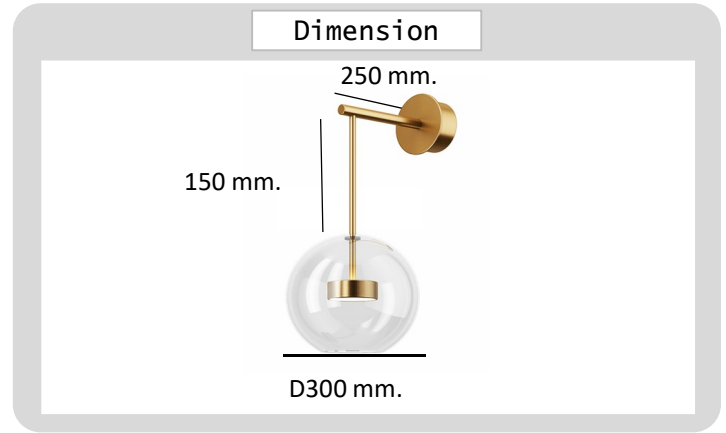

Product

Specification

PRODUCT CODE	:	WA-355-113D30
NAME	:	WALL LAMP
BRAND	:	ARTISAN LIGHTING PHUKET
MATERIAL	:	METAL STEEL , GLASS
COLOUR	:	BRUSHED GOLD , CLEAR GLASS
LAMP TYPE	:	LED BUILT IN
LED TYPE	:	LED MODULE
INPUT VOLTAGE	:	AC220V
WATTAGE	:	6W
CONTROL GEAR	:	LED DRIVER BUILT IN
DIMENSION	:	D300 mm.
IP RATING	:	IP20
REMARK	:	