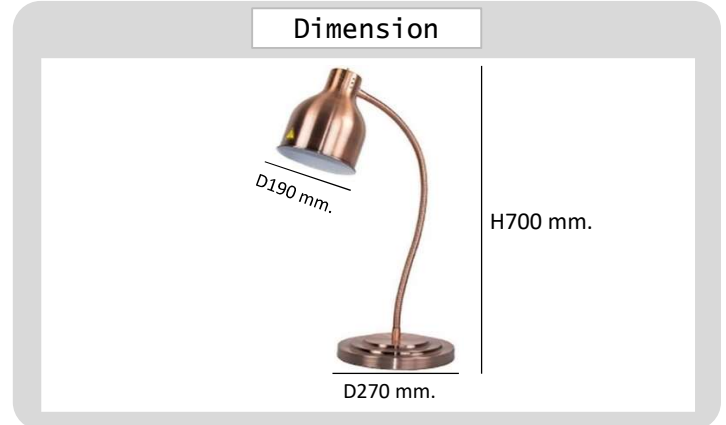

Project : _____

Approve : _____

**Product
Specification**

Product

Specification

PRODUCT DETAILS

PRODUCT CODE	:	TA-360-MD2107
NAME	:	TABLE FOOD HEAT LAMP
BRAND	:	ARTISAN LIGHTING PHUKET
MATERIAL	:	METAL STEEL
MATERIAL COLOR	:	BLACK, BRASS, CHROME, ROSE GOLD, SILVER
POWER	:	MAX 360W HALOGEN
INPUT VOLTAGE	:	220V
LAMP TYPE	:	E27 (HALOGEN)
DIMENSION	:	D190xD270xH700 mm. Adjustable
REMARK	:	E27 (HALOGEN) BULB NOT INCLUDED