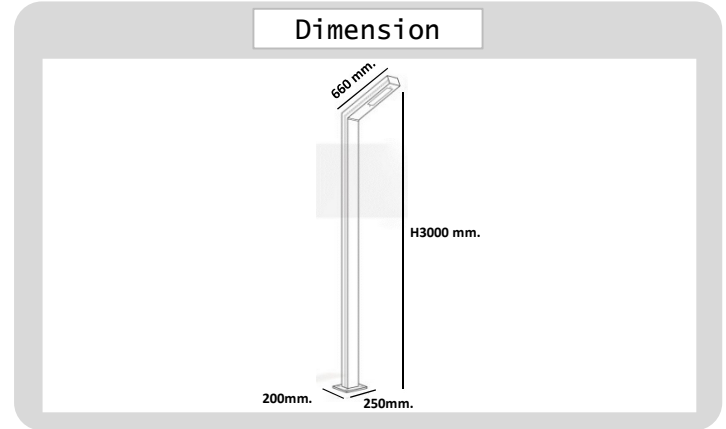

Project : _____

Approve : _____

**Product
Specification**

Product

LED

IP65

Specification

| | | |
|----------------|---|---------------------------|
| PRODUCT CODE | : | POLE-247-GN002C1-20W |
| NAME | : | POST LIGHT OUTDOOR |
| BRAND | : | ARTISAN LIGHTING PHUKET |
| MATERIAL | : | DIE-CAST ALUMINIUM +GLASS |
| MATERIAL COLOR | : | POWDER COATED BLACK |
| LAMP TYPE | : | LED BUILD IN |
| INPUT VOLTAGE | : | 220V |
| POWER | : | 20W |
| CCT | : | 3000K |
| DIMENSION | : | 200x250X660XH3000 mm. |
| CRI RATING | : | CRI 80 |
| LUMEN | : | 2000LM |
| PERIOD OF USE | : | 30,000Hrs |
| IP RATING | : | IP65 |
| REMARK | : | |