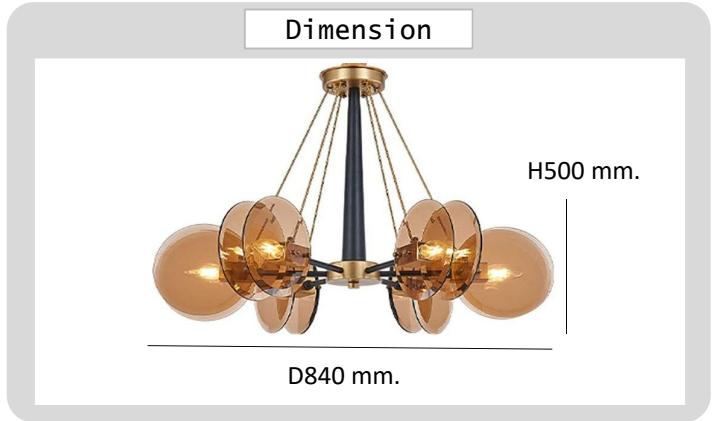

Project : _____

Approve : _____

**Product
Specification**

Product

Specification

PRODUCT CODE	: PE-400-R8973P-8B
NAME	: PENDANT LAMP
BRAND	: ARTISAN LIGHTING PHUKET
MATERIAL	: METAL STEEL+GLASS
FINISHING	: BRASS+SPRAY PAINT
LAMP TYPE	: LED E14x8
DIMENSION	: D840xH500 mm.
REMARK	: LED NOT INCLUDED