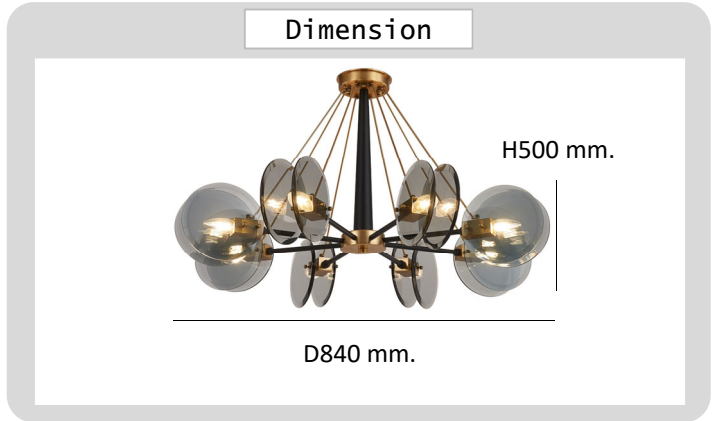

Project : _____

Approve : _____

**Product
Specification**

Product

Specification

PRODUCT CODE	: PE-400-R8973P-8A
NAME	: PENDANT LAMP
BRAND	: ARTISAN LIGHTING PHUKET
MATERIAL	: METAL STEEL+GLASS
FINISHING	: BRASS+SPRAY PAINT
LAMP TYPE	: LED E14x8
DIMENSION	: D840xH500 mm.
REMARK	: LED NOT INCLUDED