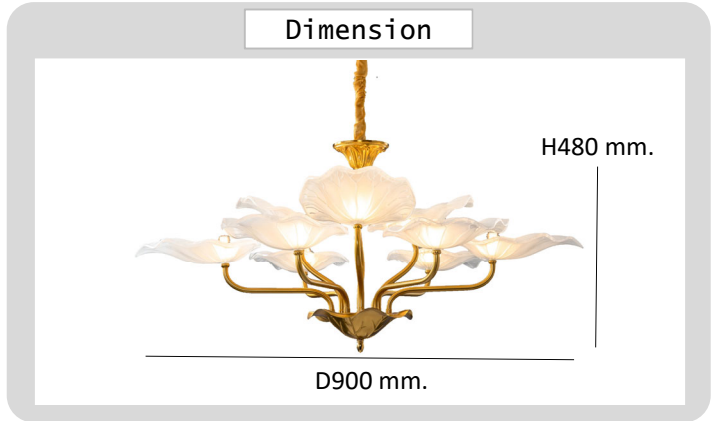

Project : _____

Approve : _____

**Product
Specification**

Product

Specification

PRODUCT CODE	:	PE-400-R8962P-9A
NAME	:	PENDANT LAMP
BRAND	:	ARTISAN LIGHTING PHUKET
MATERIAL	:	METAL STEEL + GLASS
FINISHING	:	BRASS
LAMP TYPE	:	LED G4x9
DIMENSION	:	D900xH480 mm.
REMARK	:	LED NOT INCLUDED