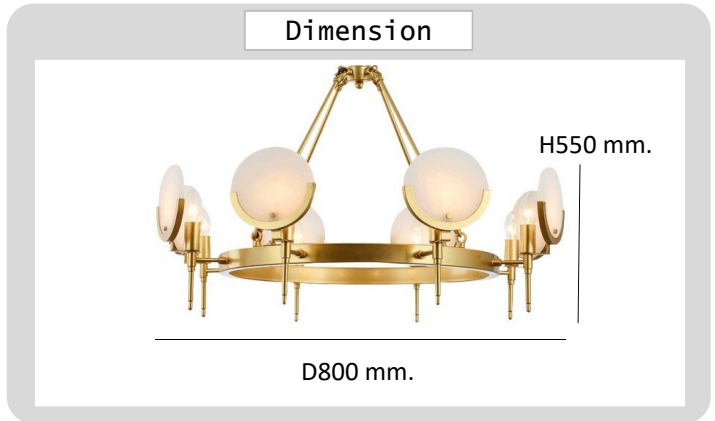

Project : _____
Approve : _____

Product Specification

Product

Specification

PRODUCT CODE	: PE-400-R8961P-8A
NAME	: PENDANT LAMP
BRAND	: ARTISAN LIGHTING PHUKET
MATERIAL	: METAL STEEL+SPANISH MARBLE
FINISHING	: BRASS
LAMP TYPE	: LED E14x8
DIMENSION	: D800xH550 mm.
REMARK	: LED NOT INCLUDED