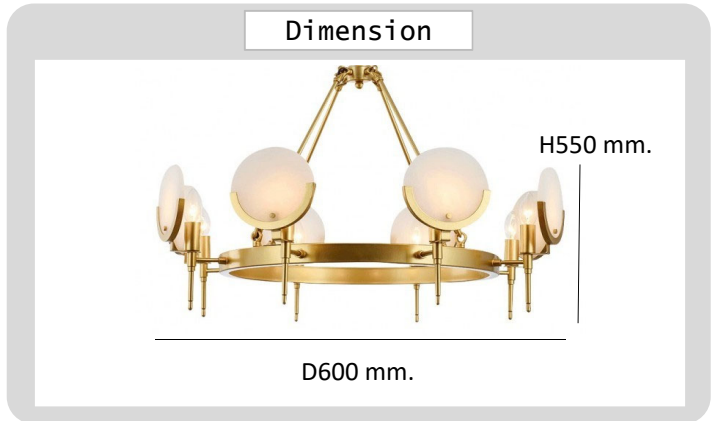

Project : _____
Approve : _____

Product Specification

Product

Specification

PRODUCT CODE	:	PE-400-R8961P-6A
NAME	:	PENDANT LAMP
BRAND	:	ARTISAN LIGHTING PHUKET
MATERIAL	:	METAL STEEL+SPANISH MARBLE
FINISHING	:	BRASS
LAMP TYPE	:	LED E14x6
DIMENSION	:	D600xH550 mm.
REMARK	:	LED NOT INCLUDED