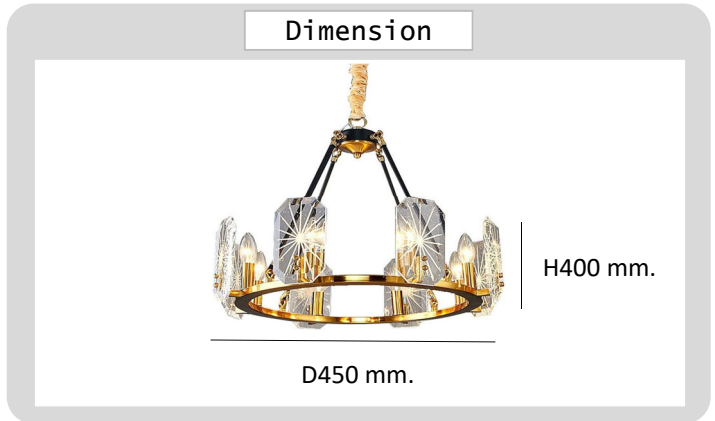

Project : _____
Approve : _____

Product Specification

Product

Specification

PRODUCT CODE	:	PE-400-R8960P-6A
NAME	:	PENDANT LAMP
BRAND	:	ARTISAN LIGHTING PHUKET
MATERIAL	:	METAL STEEL+BUBBLE CRYSTAL
FINISHING	:	BRASS
LAMP TYPE	:	LED E14x6
DIMENSION	:	D450xH400 mm.
REMARK	:	LED NOT INCLUDED