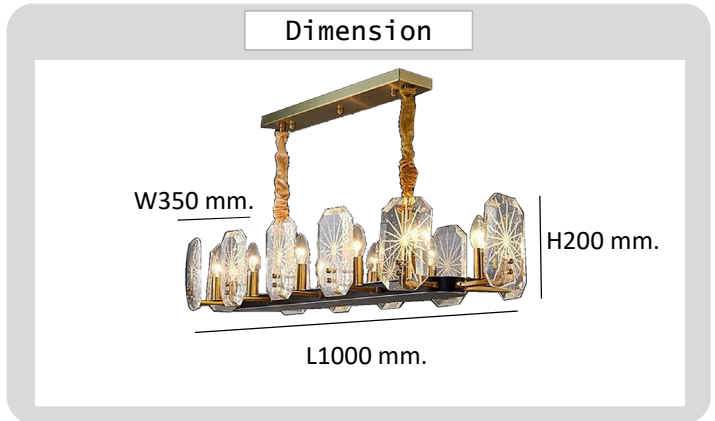

Project : _____
Approve : _____

Product Specification

Product

Specification

PRODUCT CODE	: PE-400-R8960P-12L
NAME	: PENDANT LAMP
BRAND	: ARTISAN LIGHTING PHUKET
MATERIAL	: METAL STEEL+BUBBLE CRYSTAL
FINISHING	: BRASS+SPRAY PAINT
LAMP TYPE	: LED E4x12
DIMENSION	: L1000xW350xH200 mm.
REMARK	: LED NOT INCLUDED