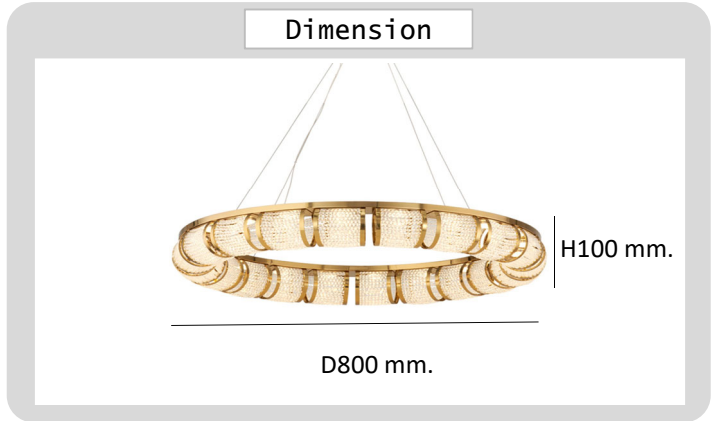

## Specification

<b>PRODUCT CODE</b>	:	PE-400-R8878P-8A
<b>NAME</b>	:	PENDANT LAMP
<b>BRAND</b>	:	ARTISAN LIGHTING LAMP
<b>MATERIAL</b>	:	STAINLESS STEEL+CRYSTAL
<b>FINISHING</b>	:	COPPER
<b>LAMP TYPE</b>	:	LED INCLUDED
<b>DIMENSION</b>	:	D800xH100 mm.
<b>REMARK</b>	:	LED INCLUDED