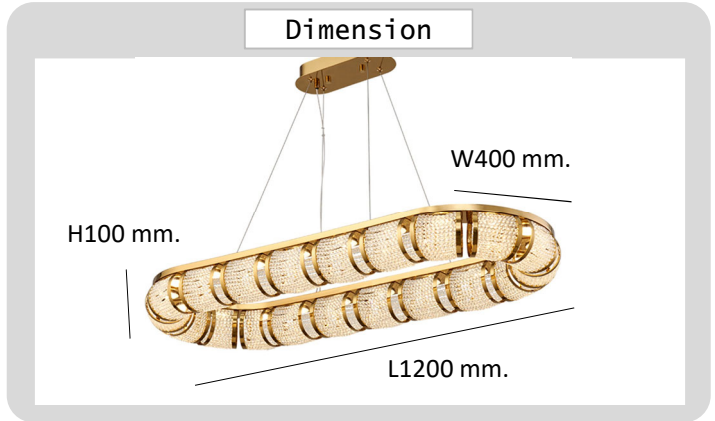

Project : _____

Approve : _____

**Product
Specification**

Product

Specification

PRODUCT CODE	:	PE-400-R8878P-12L
NAME	:	PENDANT LAMP
BRAND	:	ARTISAN LIGHTING PHUKET
MATERIAL	:	STAINLESS STEEL+CRYSTAL
FINISHING	:	COPPER
LAMP TYPE	:	LED INCLUDED
DIMENSION	:	L1200xW400xH100 mm.
REMARK	:	LED INCLUDED