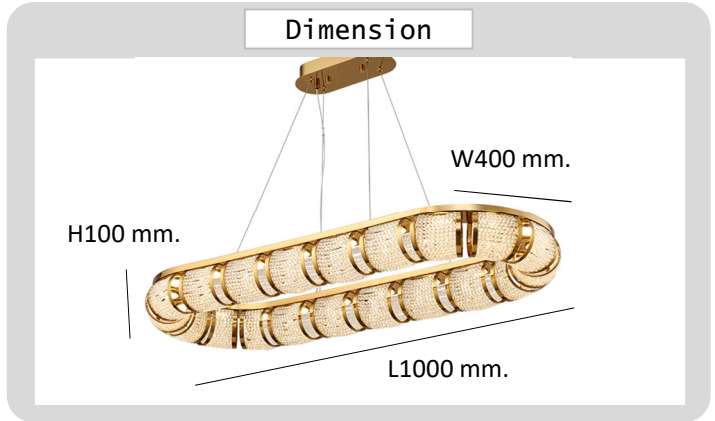

Project : _____

Approve : _____

**Product
Specification**

Product

Specification

PRODUCT CODE	:	PE-400-R8878P-10L
NAME	:	PENDANT LAMP
BRAND	:	ARTISAN LIGHTING PHUKET
MATERIAL	:	STAINLESS STEEL+CRYSTAL
FINISHING	:	COPPER
LAMP TYPE	:	LED INCLUDED
DIMENSION	:	L1000xW400xH100 mm.
REMARK	:	LED INCLUDED