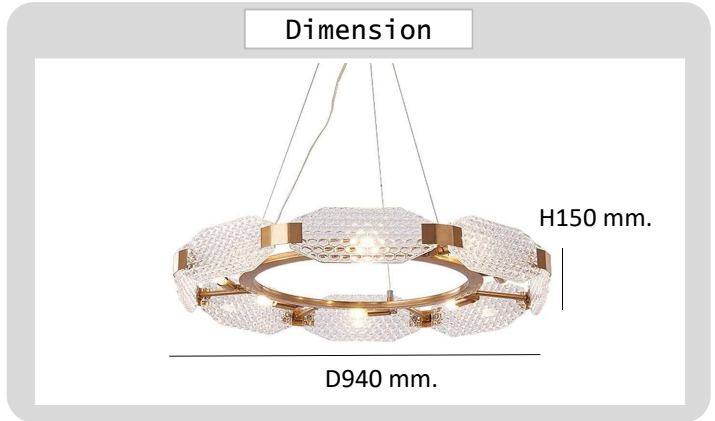

Project : _____

Approve : _____

**Product
Specification**

Product

Specification

| | |
|---------------------|---------------------------|
| PRODUCT CODE | : PE-400-R8837P-12A |
| NAME | : PENDANT LAMP |
| BRAND | : ARTISAN LIGHTING PHUKET |
| MATERIAL | : METAL STEEL+GLASS |
| FINISHING | : BRASS |
| LAMP TYPE | : LED D9x12 |
| DIMENSION | : D940xH150 mm |
| REMARK | : LED NOT INCLUDED |