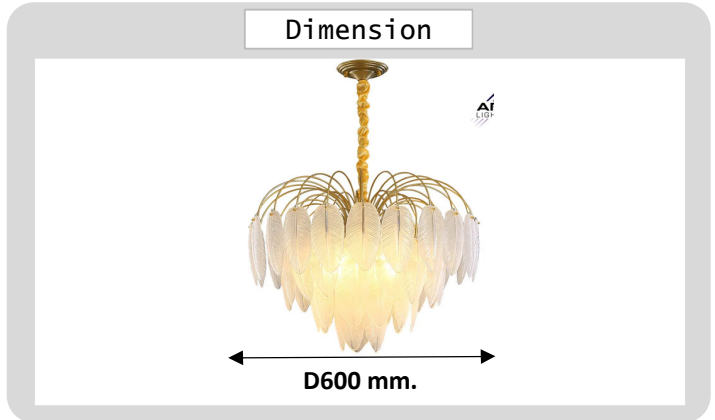

Project : _____

Approve : _____

**Product
Specification**

Product

Specification

PRODUCT CODE	:	PE-400-R8734P-6A
NAME	:	PENDANT LAMP
BRAND	:	ARTISAN LIGHTING PHUKET
MATERIAL	:	METAR STEEL + GLASS
FINISHING	:	BRASS
LAMP TYPE	:	LED E14x9
DIMENSION	:	D600 mm.
REMARK	:	LED NOT INCLUDED