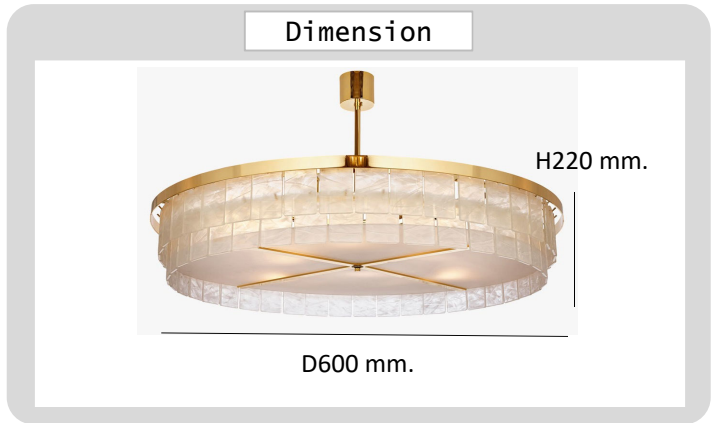

Project : _____

Approve : _____

**Product
Specification**

Product

Specification

PRODUCT CODE	:	PE-400-R8720P-6A
NAME	:	PENDANT LAMP
BRAND	:	ARTISAN LIGHTING PHUKET
MATERIAL	:	METAL STEEL+GLASS
FINISHING	:	BRASS
LAMP TYPE	:	LED E14x6
DIMENSION	:	D600xH220 mm.
REMARK	:	LED NOT INCLUDED