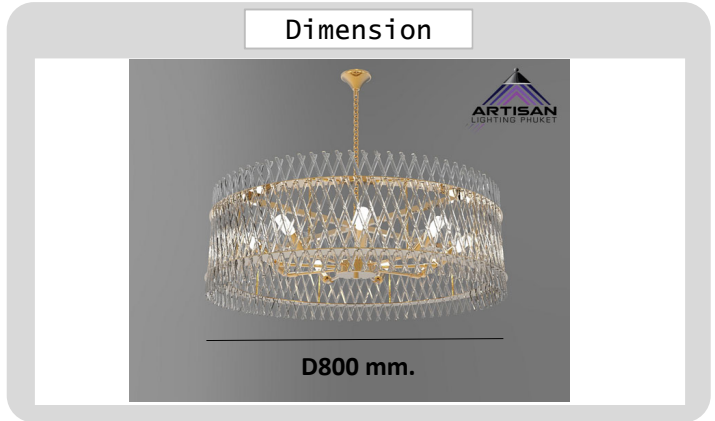

Project : _____

Approve : _____

**Product
Specification**

Product

Specification

PRODUCT CODE	:	PE-400-R8714P-6B
NAME	:	PENDANT LAMP
BRAND	:	ARTISAN LIGHTING PHUKET
MATERIAL	:	METAL STEEL + GLASS
FINISHING	:	COPPER
LAMP TYPE	:	LED E14
DIMENSION	:	D800 mm.
REMARK	:	LED NOT INCLUDED