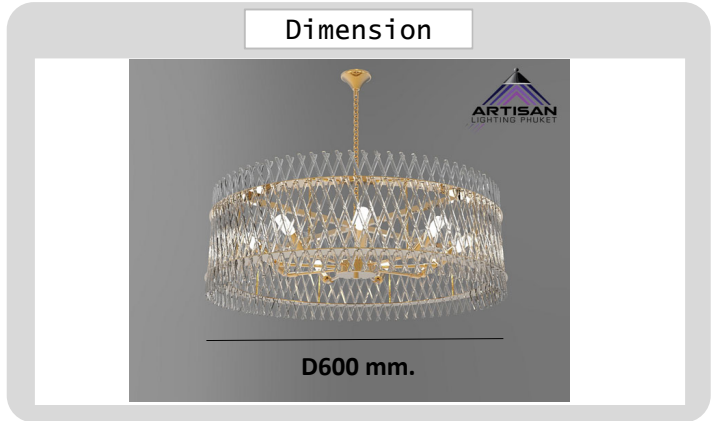

Project : _____

Approve : _____

**Product
Specification**

Product

Specification

PRODUCT CODE	:	PE-400-R8714P-5B
NAME	:	PENDANT LAMP
BRAND	:	ARTISAN LIGHTING PHUKET
MATERIAL	:	METAL STEEL + GLASS
FINISHING	:	COPPER
LAMP TYPE	:	LED E14
DIMENSION	:	D600 mm.
REMARK	:	LED NOT INCLUDED